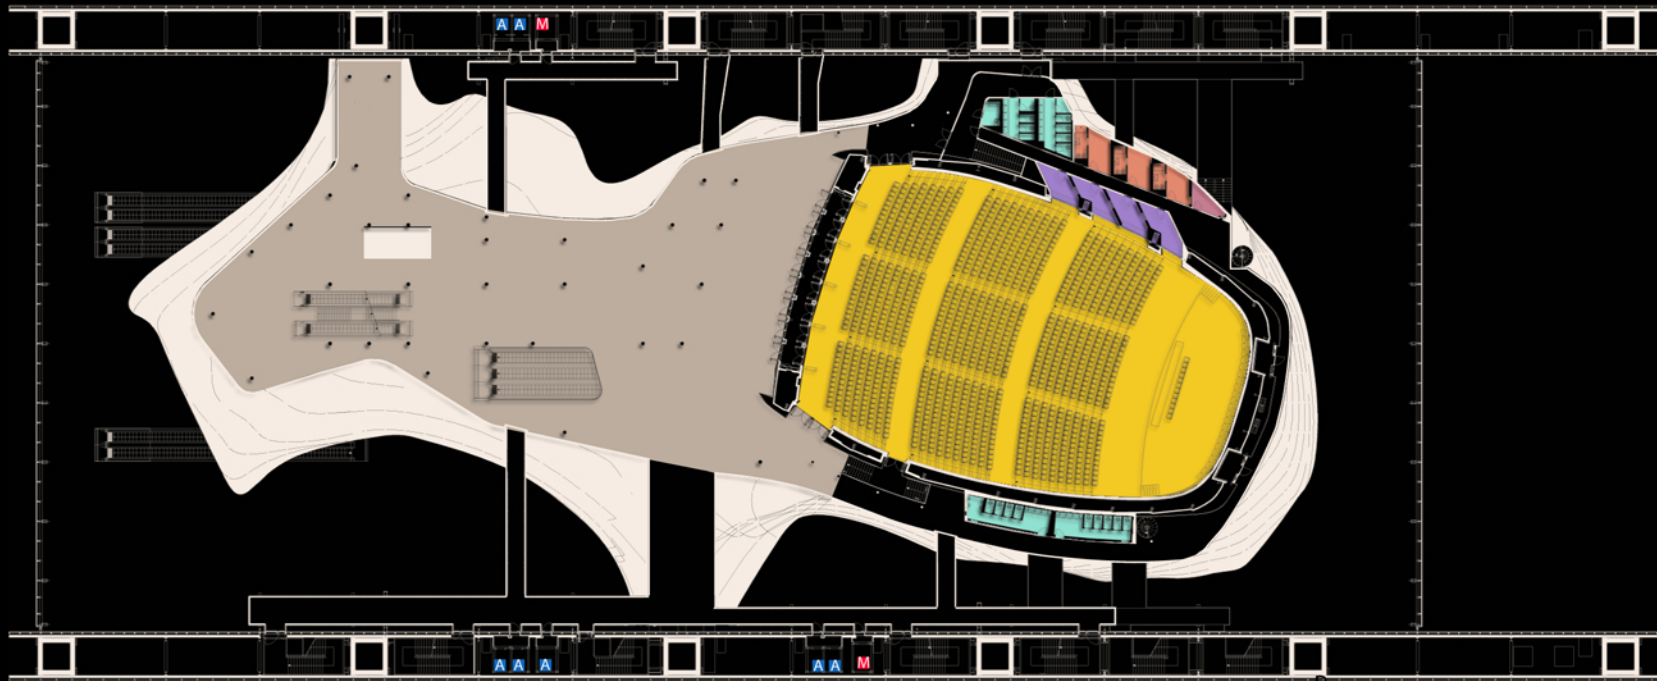

# Roma Convention Center \_ La Nuvola

plan  
auditorium  
Plenary hall

● foyer 1.500 sqm

● plenary hall 1.248 pax

● 4 translation booths 10 sqm each

● 3 dressing rooms 15 sqm each

● toilette

● storage 10 sqm

● A lifts

● M service elevators