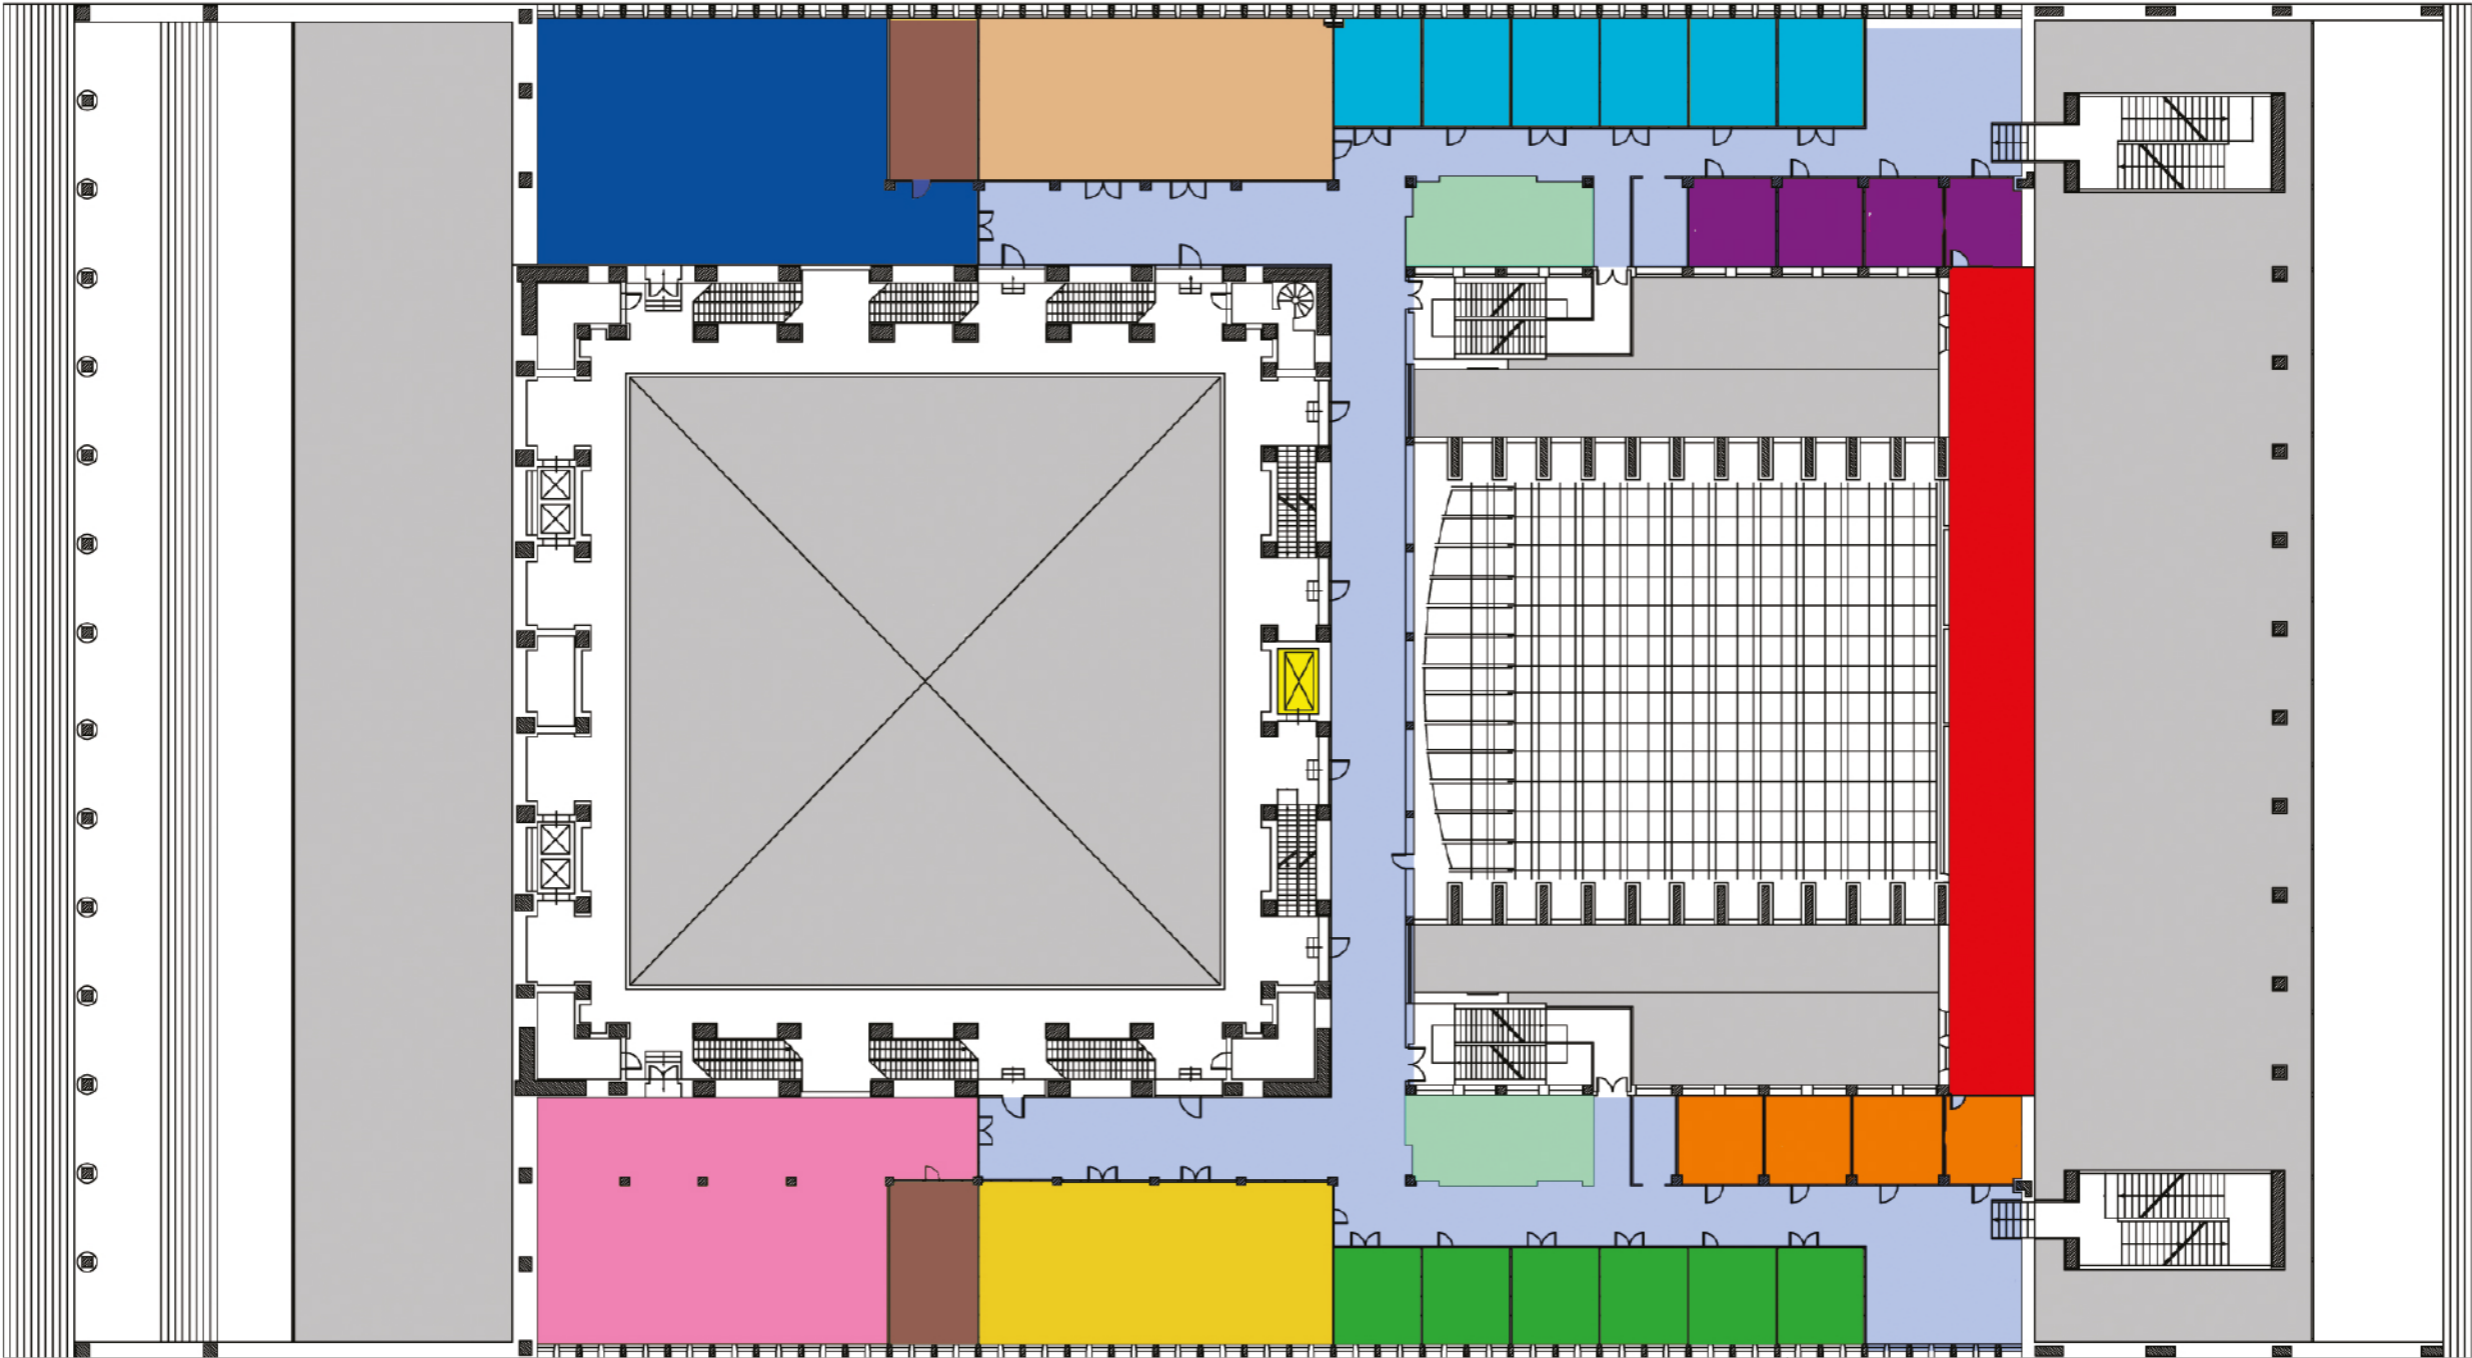

Palazzo dei Congressi

First floor

● Hall Adalberto Libera / 300 sqm
 THEATER 250 pax

● Hall Giovanni Guerrini / 174 sqm
 THEATER 140 pax

● Rooms - North Side / 23 x 4 = 92 sqm
 THEATER 4 MODULES 75 pax
 THEATER 1 MODULE 15 pax

● Hall Ernesto La Padula / 300 sqm
 THEATER 200 pax

● Modular rooms North / 28 x 6 = 168 sqm
 THEATER 6 MODULES 130 pax
 THEATER 1 MODULE 20 pax

● Rooms - South Side / 23 x 4 = 92 sqm
 THEATER 4 MODULES 75 pax
 THEATER 1 MODULE 15 pax

● Modular rooms South / 28 x 6 = 168 sqm
 THEATER 6 MODULES 130 pax
 THEATER 1 MODULE 20 pax

● Hall Piacentini / 174 sqm
 THEATER 140 pax

● Hallway ● Elevator ● Toilette
 ● Modular space ● Control room